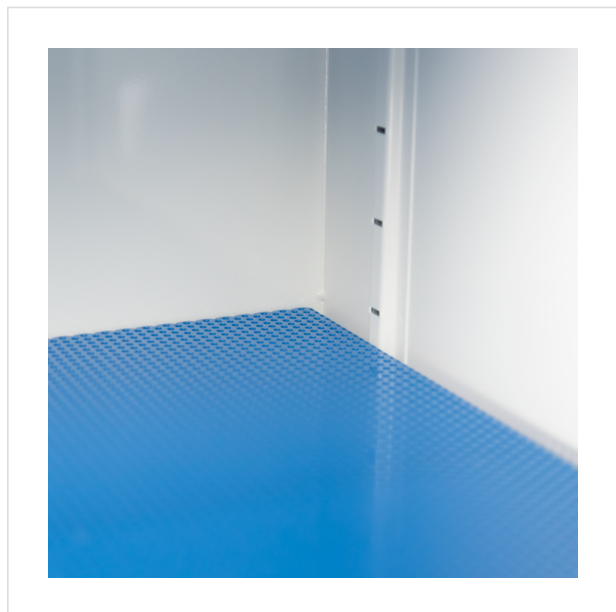

ESAF2X

Mensola supplementare per AF1X, AF1X1, AF2X, AF2X1, AF4-2X, AF4-3X,

CONFORMIDAD

ADVANTAGES

- CE certified
- NF X 15-211 compliant
- Storage of flammables, corrosives and toxics

CARACTERISTICAS TECNICAS